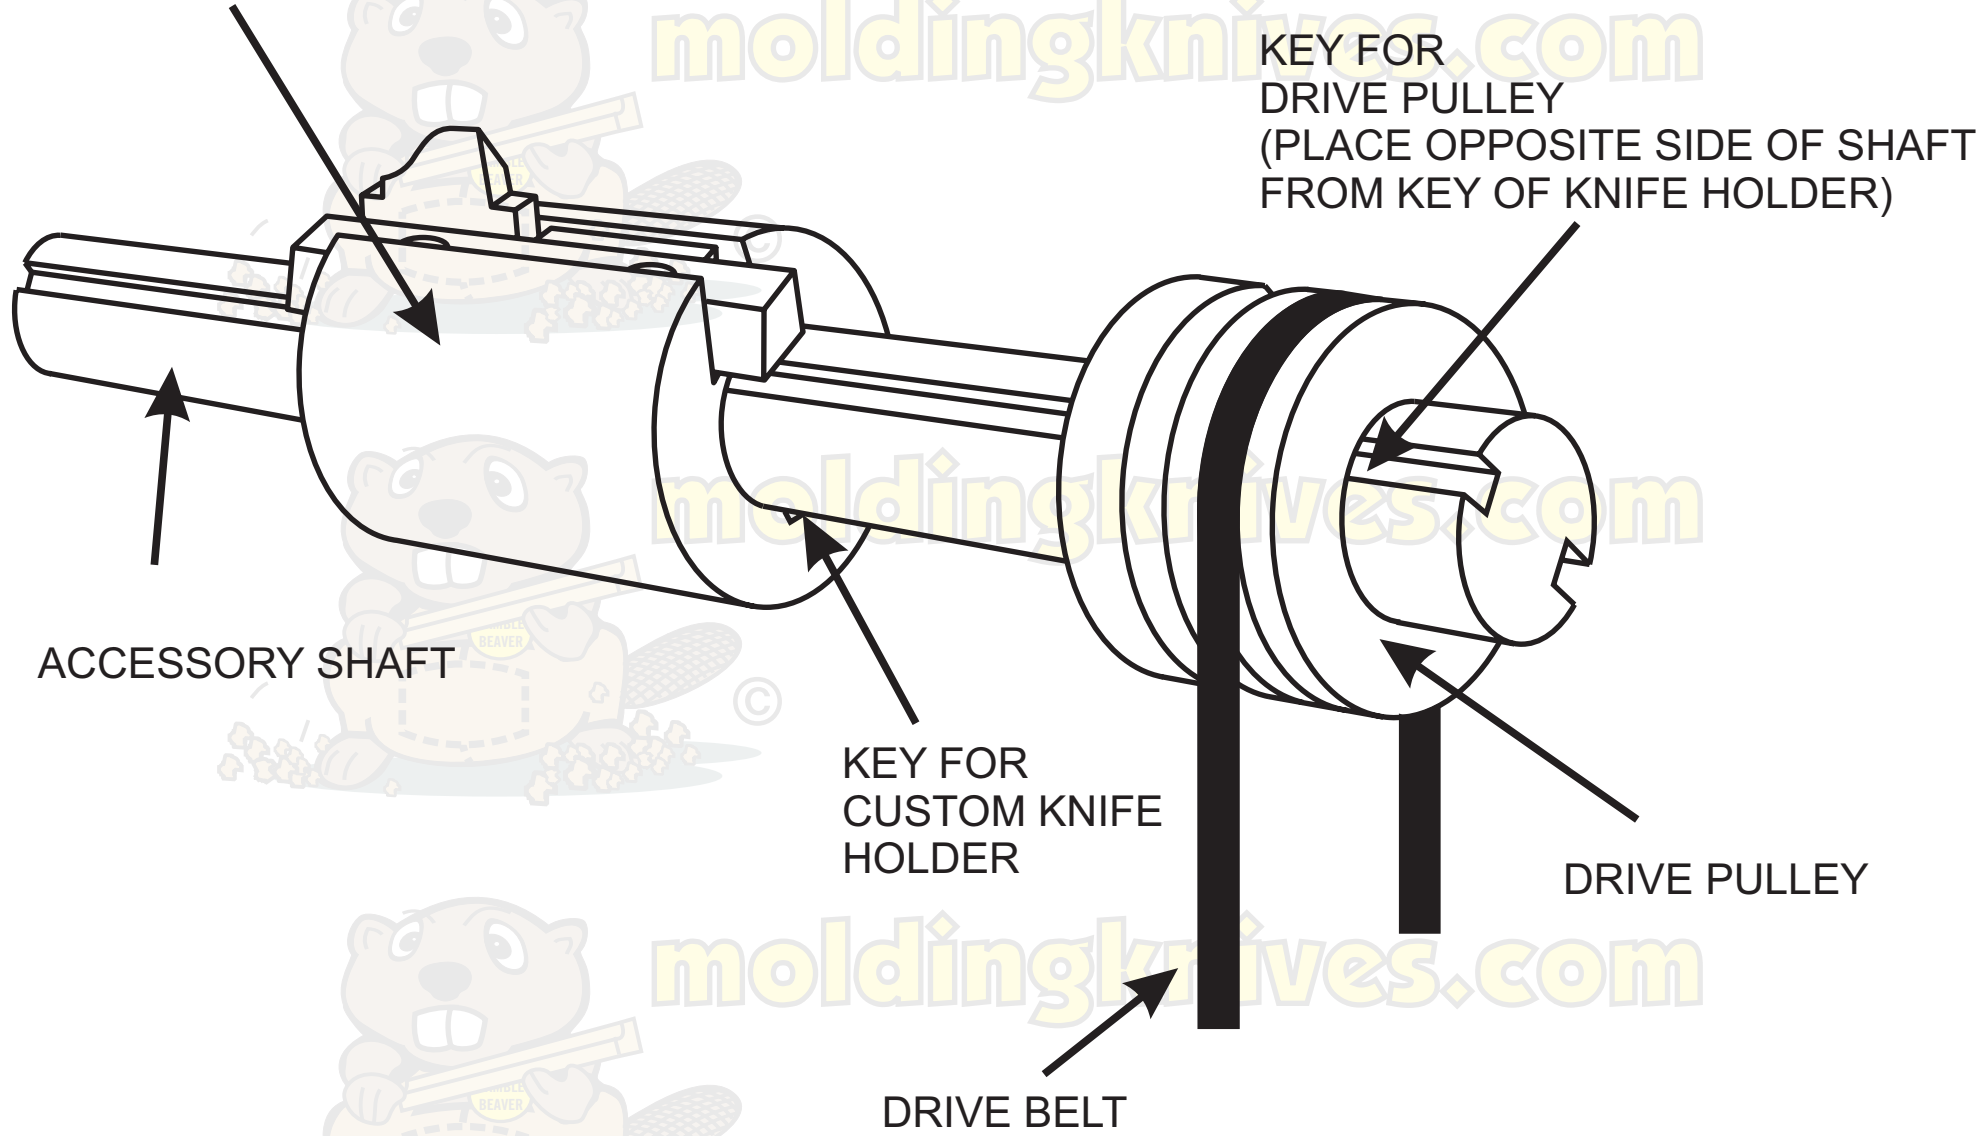

CUSTOM KNIFE HOLDER

KEY FOR  
DRIVE PULLEY  
(PLACE OPPOSITE SIDE OF SHAFT  
FROM KEY OF KNIFE HOLDER)

ACCESSORY SHAFT

KEY FOR  
CUSTOM KNIFE  
HOLDER

DRIVE PULLEY

DRIVE BELT

TWO-KNIFE HOLDER